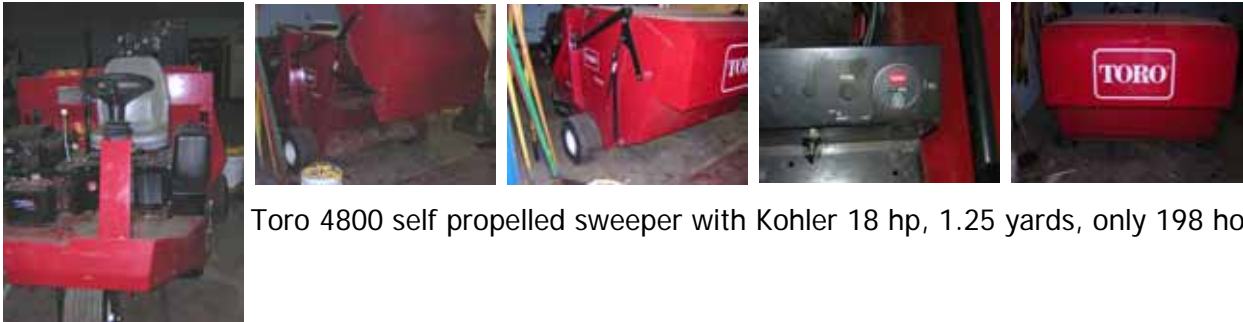

Kemp chipper, 5 hp Briggs, belt drive, good condition;

Turfmaker 700 Hydro-Seeder, 18 hp Kohler Command engine, mechanical agitation, 700 gal. tank, covers 5000 sq. ft. per load, 275 ft. of hoses, 3 applicator nozzles, approx. 6 yrs. Old, good condition, trailer not included.

Jacobsen seeder, 3 pt. hitch, tractor mount;

Jacobsen SV3422 truckster with 160 gallon sprayer
 Ryan Matoway walking overseeder
 Jacobsen Aero King T1224 aerator

Toro 4800 self propelled sweeper with Kohler 18 hp, 1.25 yards, only 198 hours